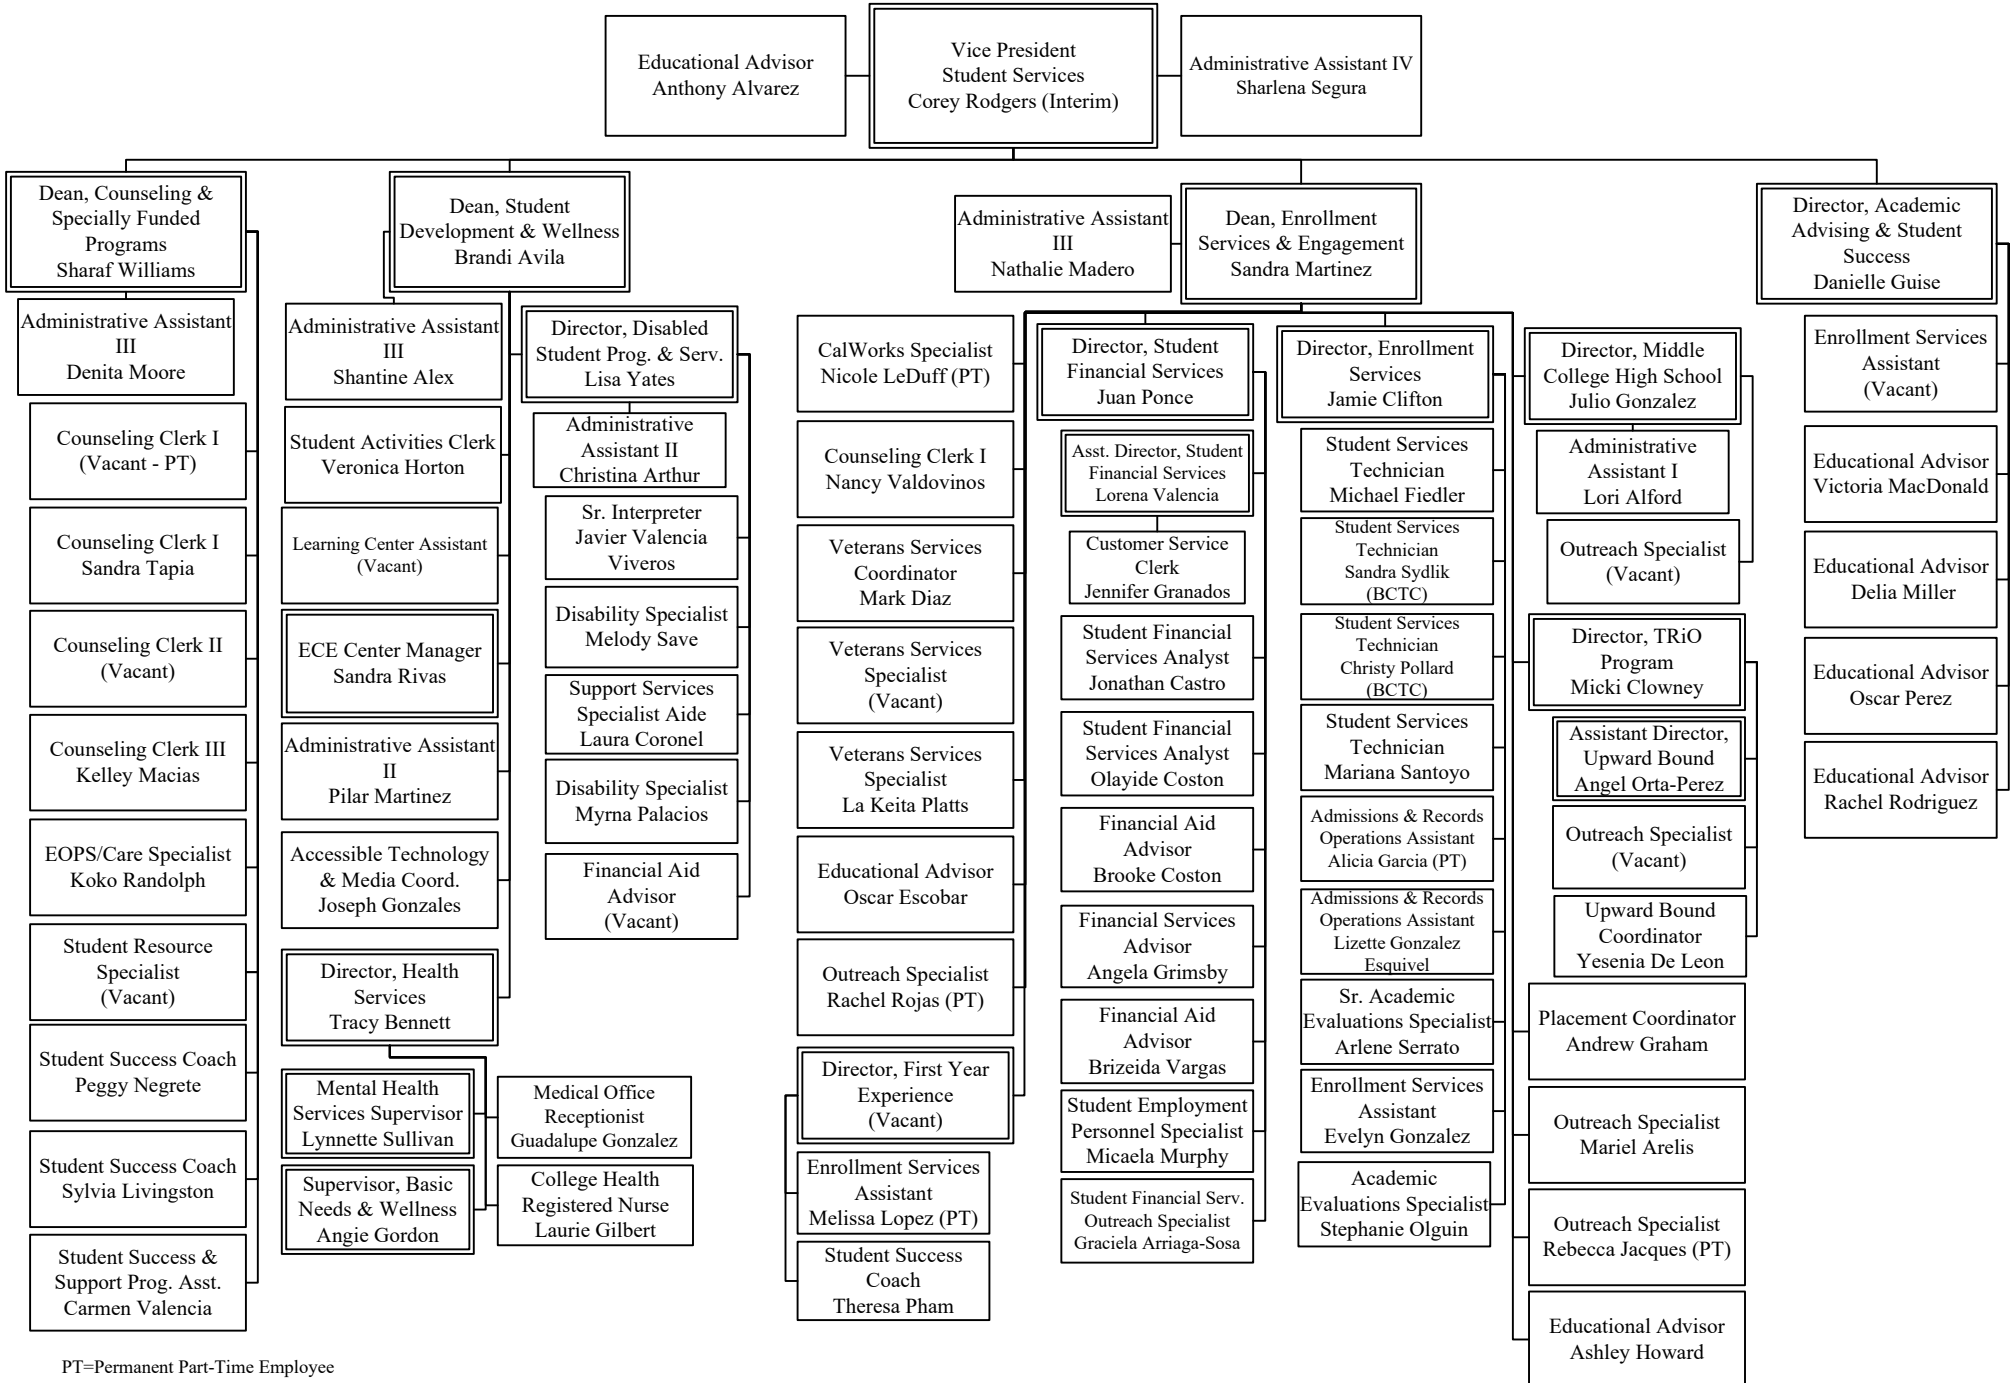

Riverside Community College District

Moreno Valley College – Student Services

PT=Permanent Part-Time Employee