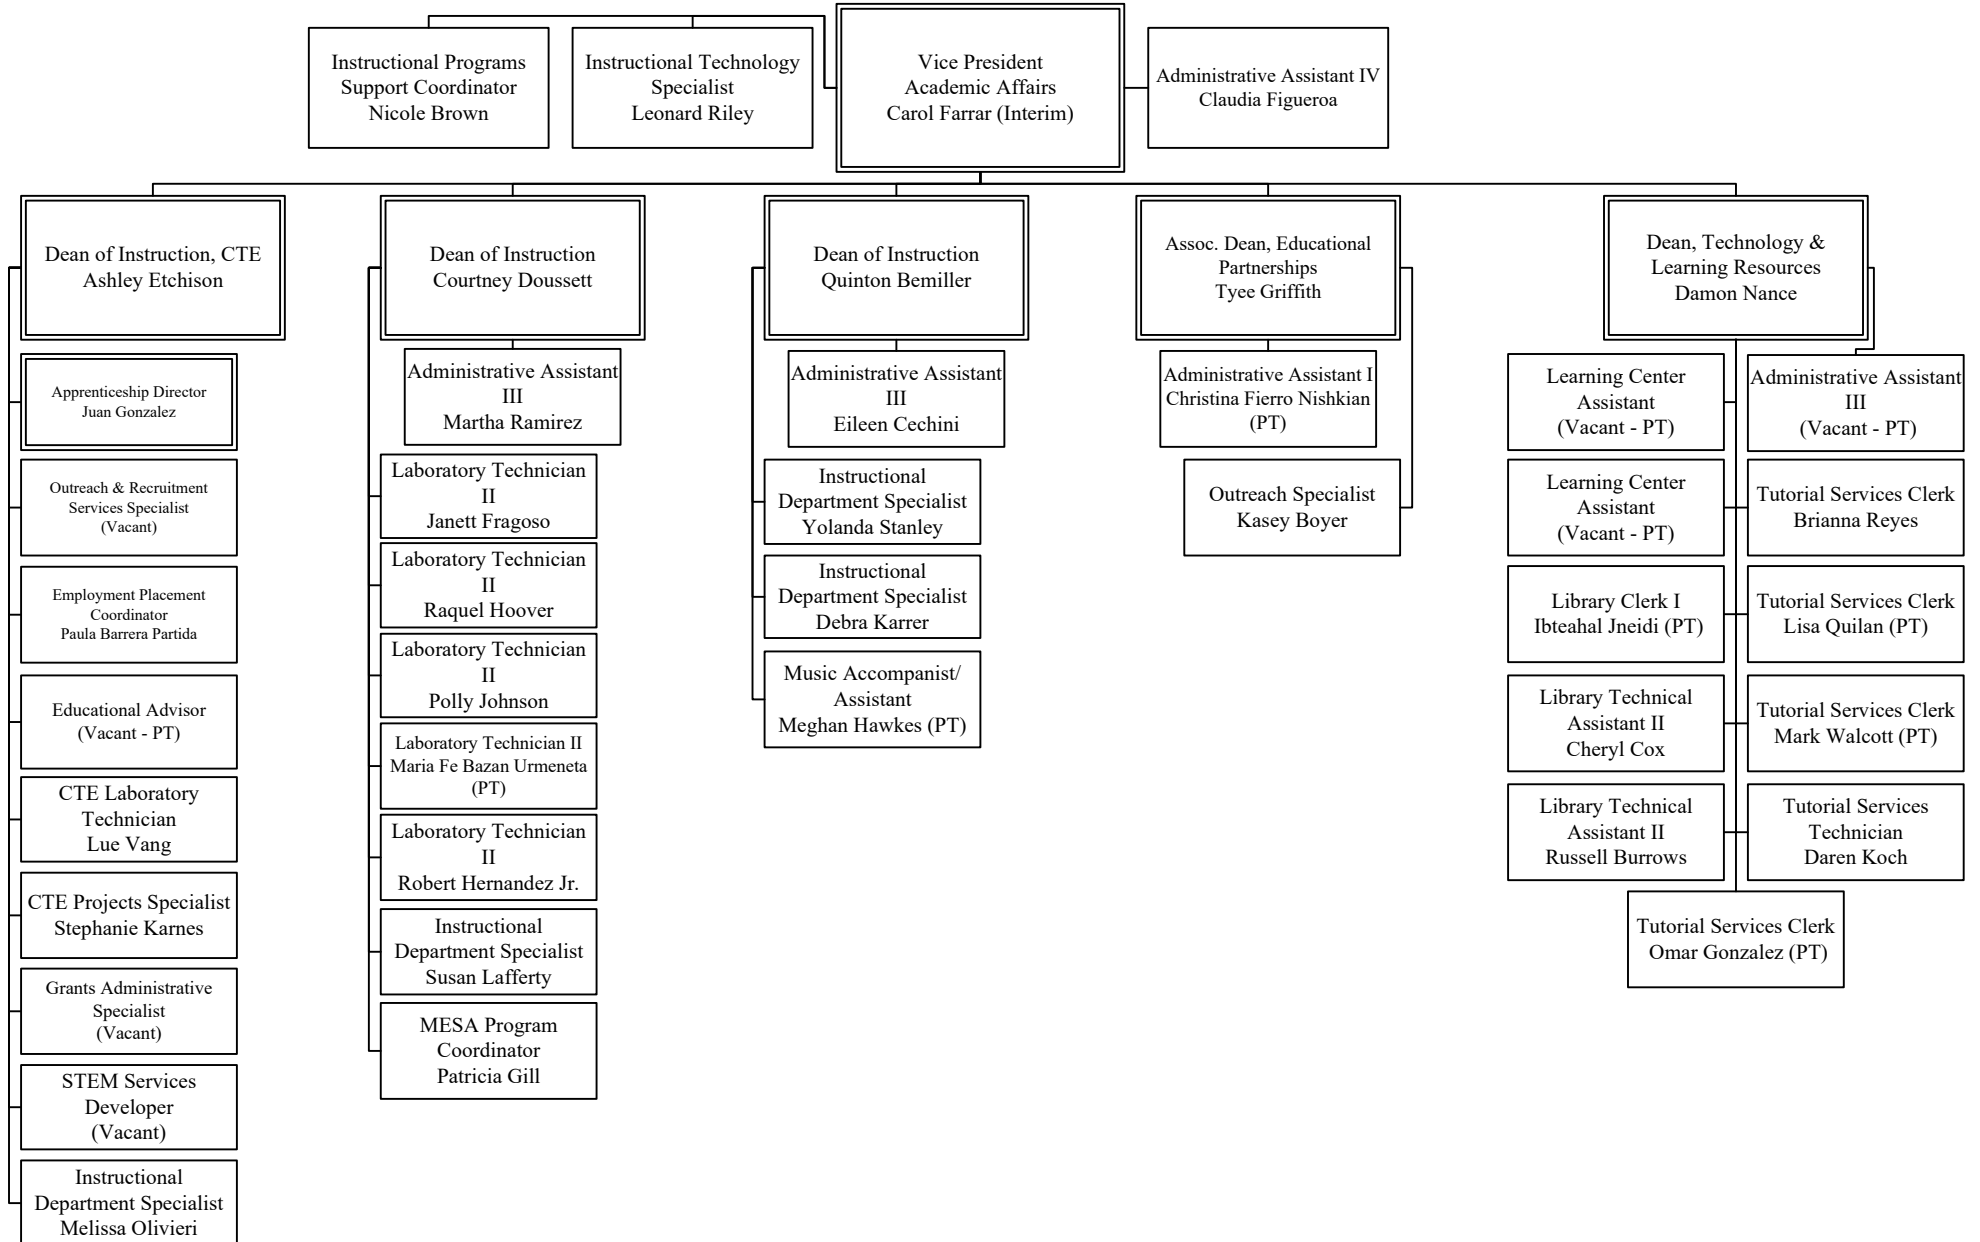

Riverside Community College District

Norco College – Academic Affairs

PT=Permanent Part-Time Employee