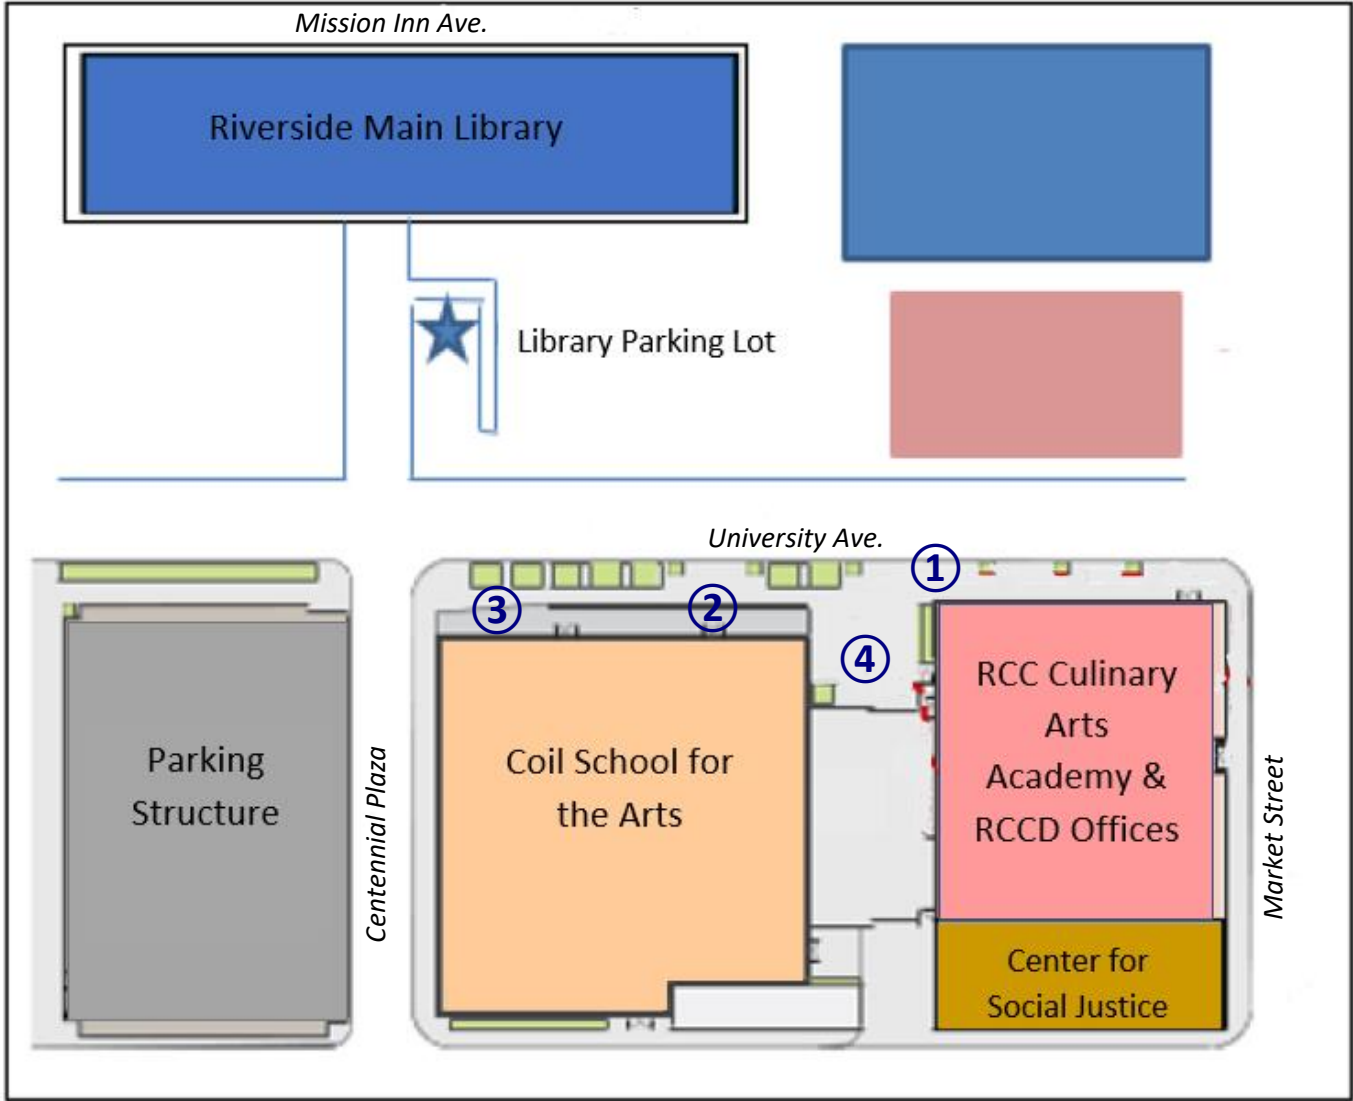

# CAADO Evacuation Meeting Points

① 1st Floor Primary Evacuation Assembly Area: In front of Culinary on University Ave.

② 2nd Floor Primary Evacuation Assembly Area: In front of Coil on University Ave.

③ 3rd Floor Primary Evacuation Assembly Area: In front of Coil on University Ave. near Centennial Plaza.

④ 4th Floor Primary Evacuation Assembly Area: Adjacent Flagpole on University Ave.

★ Secondary Evacuation Assembly Area: City of Riverside Library Parking Lot, University Entrance.