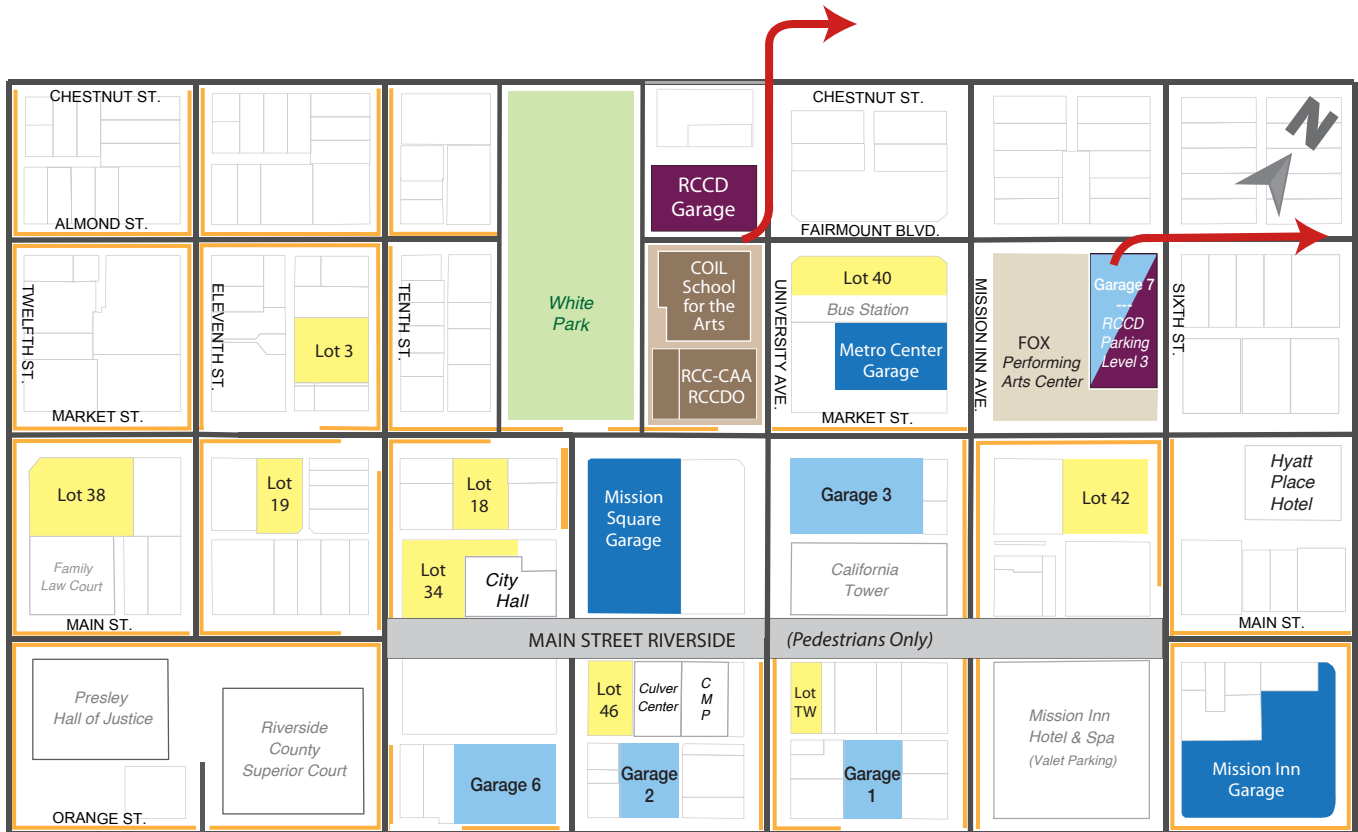

# RCCD CENTENNIAL PLAZA DOWNTOWN PARKING GUIDE Vehicle Evacuation Map

-  Street Parking (Metered)
-  City Parking Lot
-  City Parking Garage (Hourly & Permit)
-  Private Parking Garage (Hourly & Permit)
-  RCCD Parking (Hourly & RCCD Permit\*)
-  Private Garage & RCCD Employee Parking\*\*

## RCCD PARKING:

Centennial Plaza Garage: RCCD Permit\* & Metered  
 Fox Theater Garage 7: Employee only\*\*

\* RCCD Student or Employee Permit required  
 \*\* RCCD Employee Permit & Access Card required

- Lot 3: Metered & Permit Parking
- Lot 18: Metered & Reserved Parking
- Lot 19: Metered & Reserved Parking
- Lot 34: Visitor Parking (20 min. or 1 hr. FREE)
- Lot 38: Metered Parking
- Lot 40: Metered & Permit Parking
- Lot 42: Metered & Permit Parking
- Lot 46: Metered & Permit Parking
- Lot TW: Metered Parking

- Garage 1: Visitor (60 min. FREE) & City Permit Parking
- Garage 2: Visitor (60 min. FREE) & City Permit Parking
- Garage 3: Visitor (60 min. FREE) & City Permit Parking
- Garage 6: City Permit Parking
- Garage 7: Visitor, Permit, Special Event Parking, & RCCD Employee Permit (w/ Access Card)\*\*