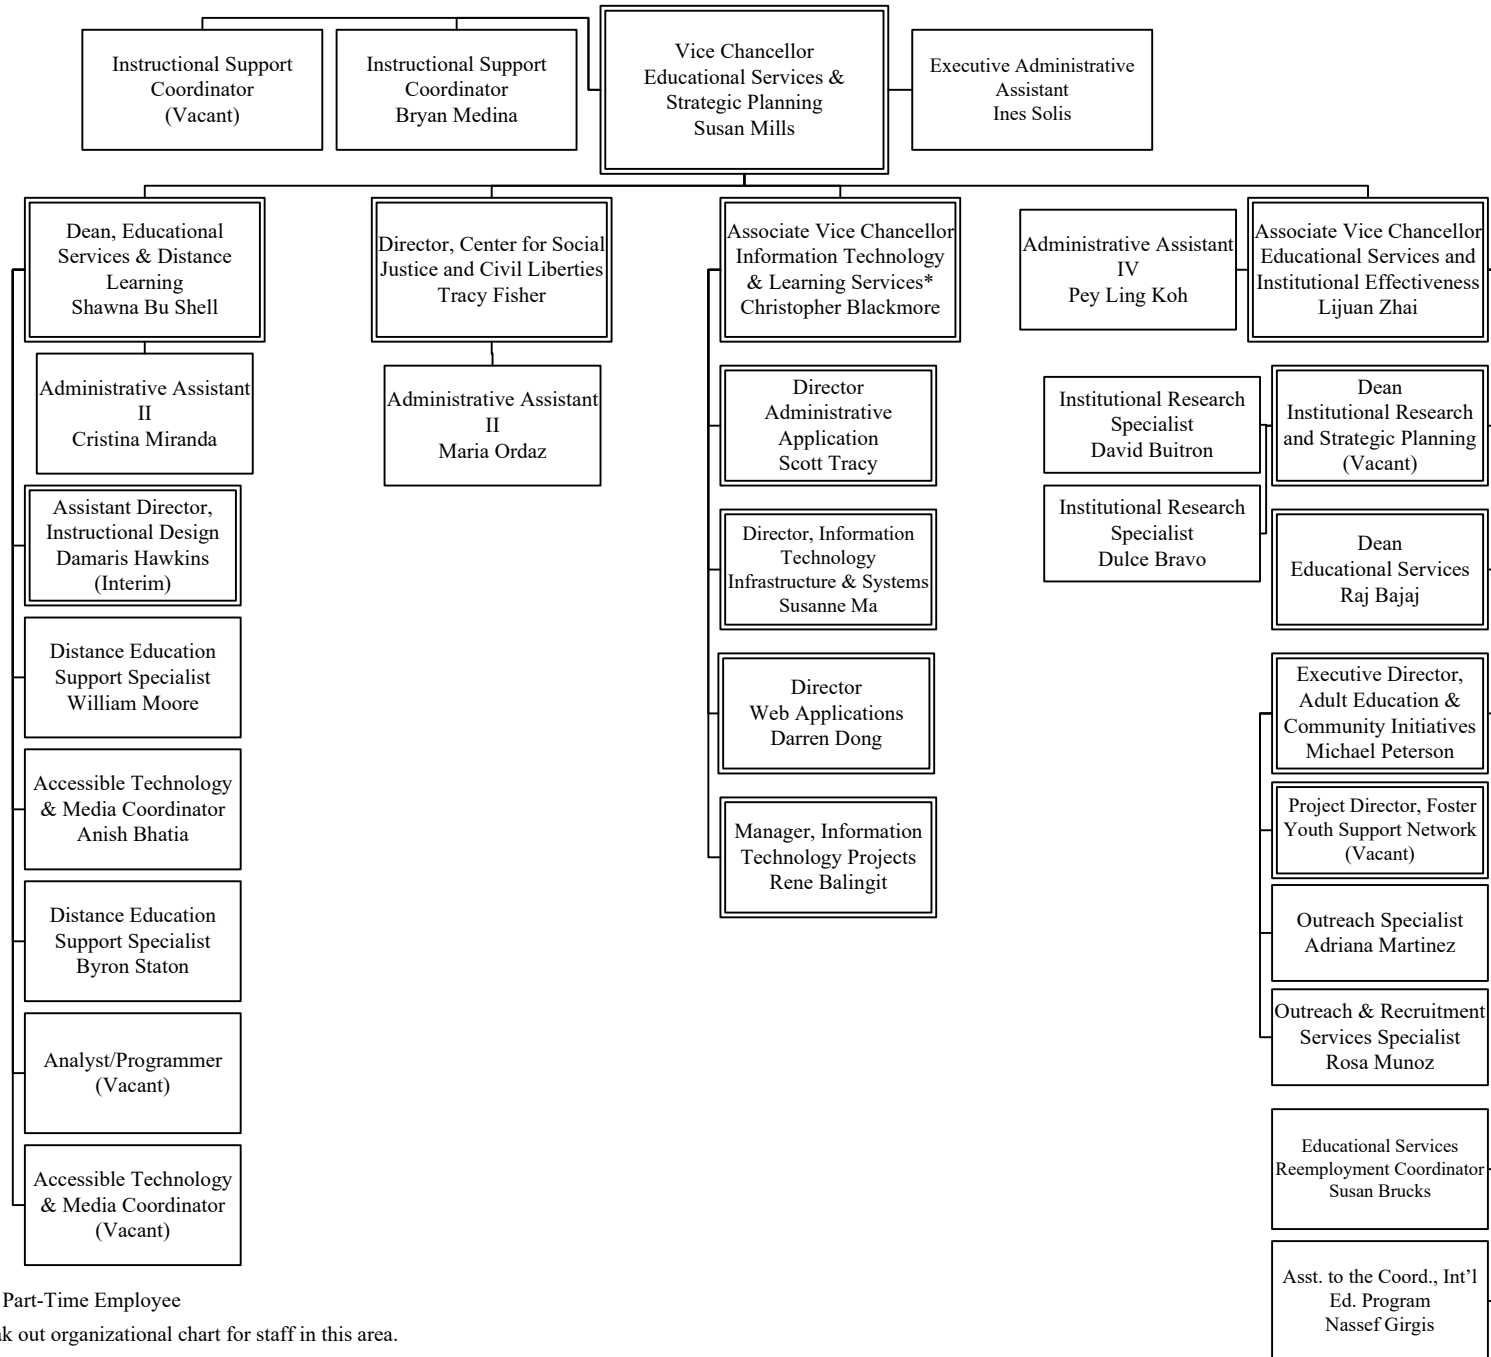

Riverside Community College District

Educational Services & Strategic Planning

PT=Permanent Part-Time Employee

*Please see break out organizational chart for staff in this area.