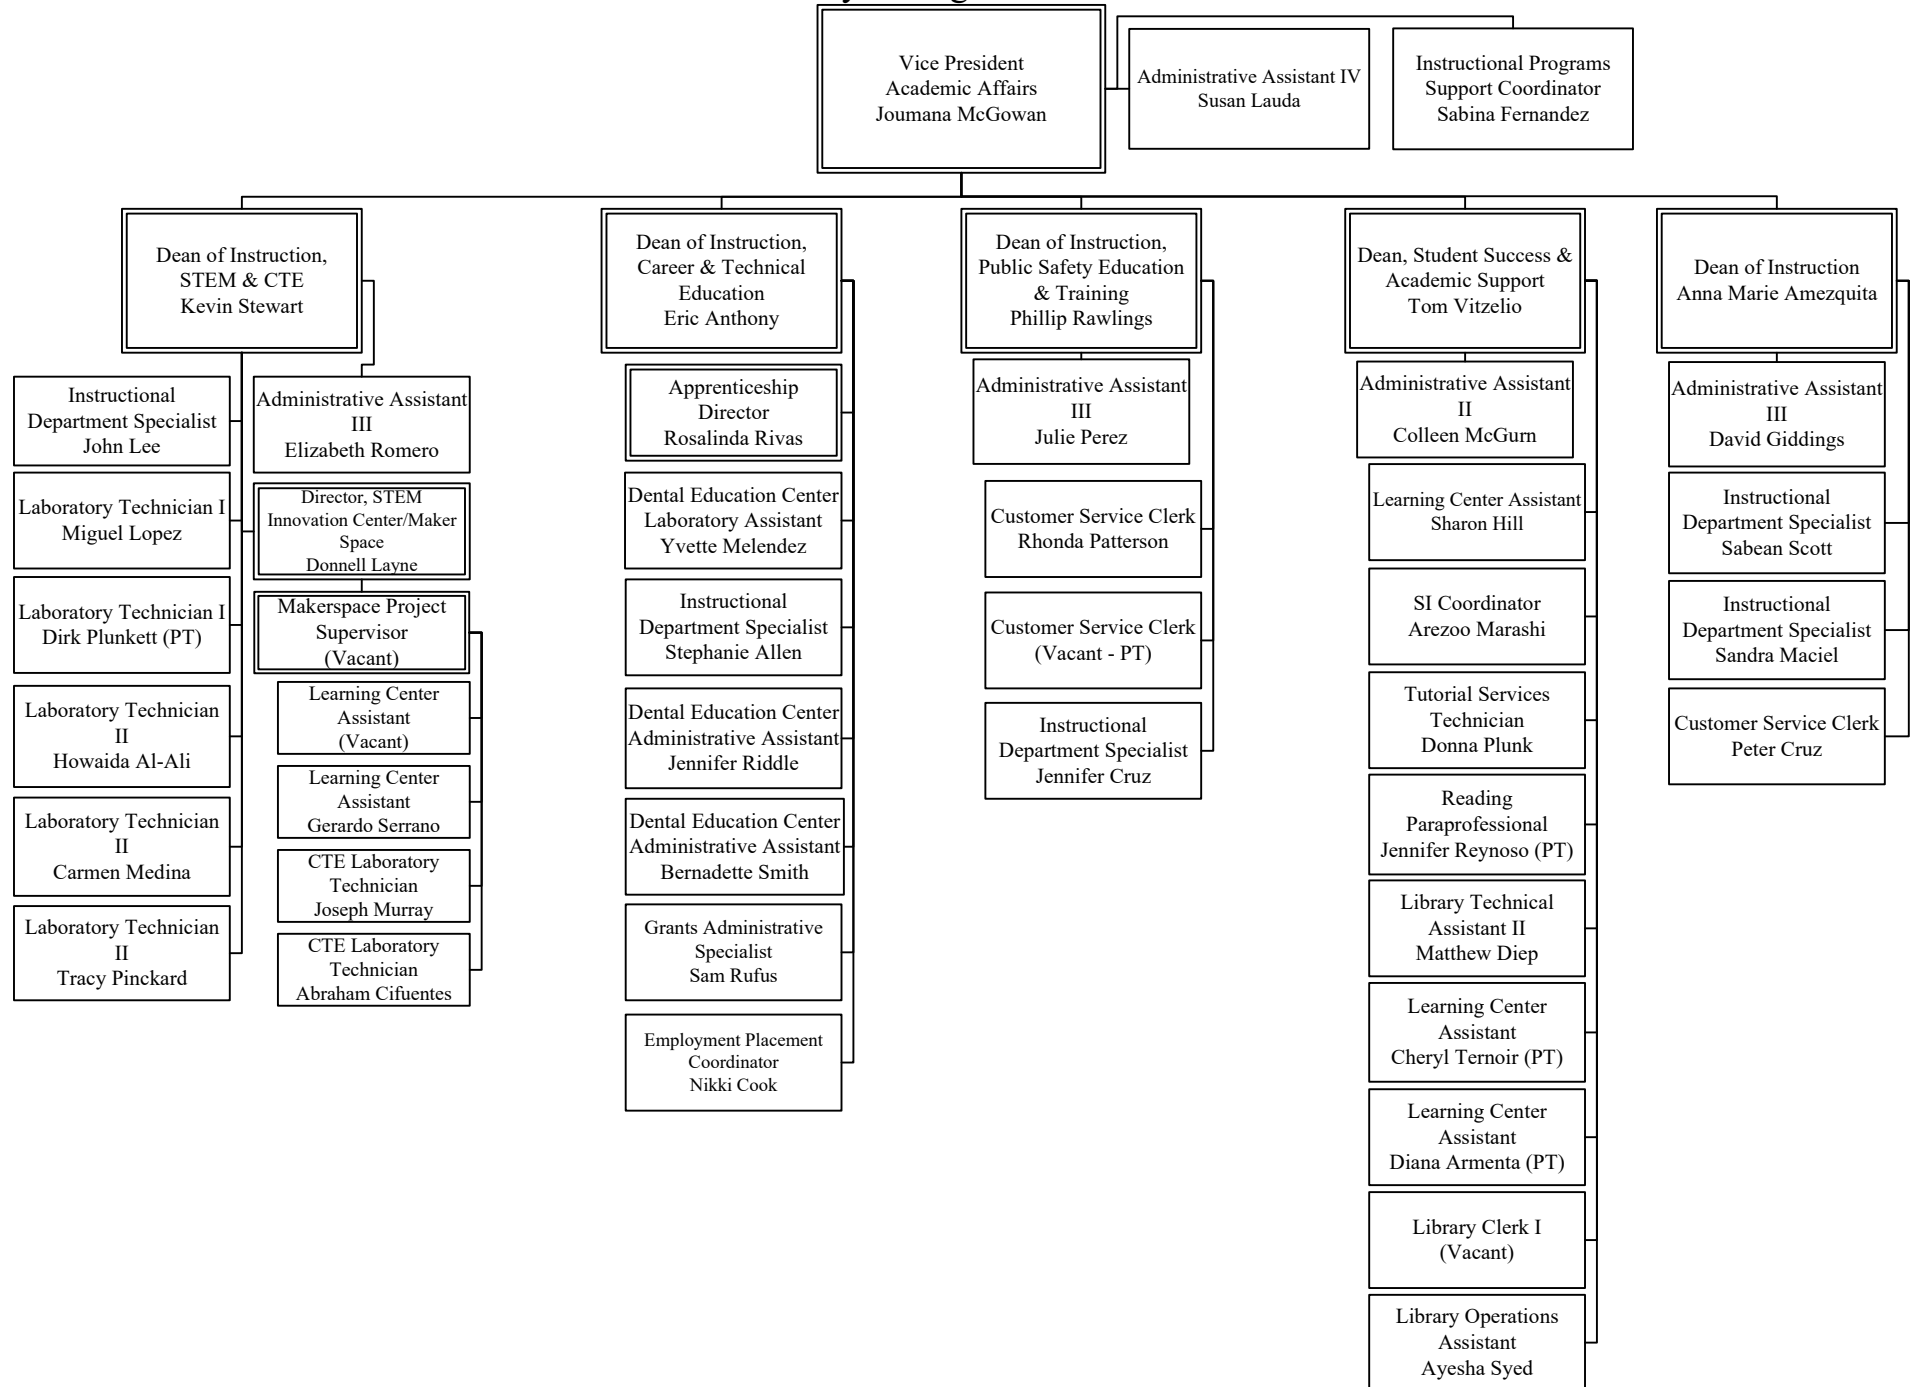

Riverside Community College District

Moreno Valley College – Academic Affairs

PT=Permanent Part-Time Employee