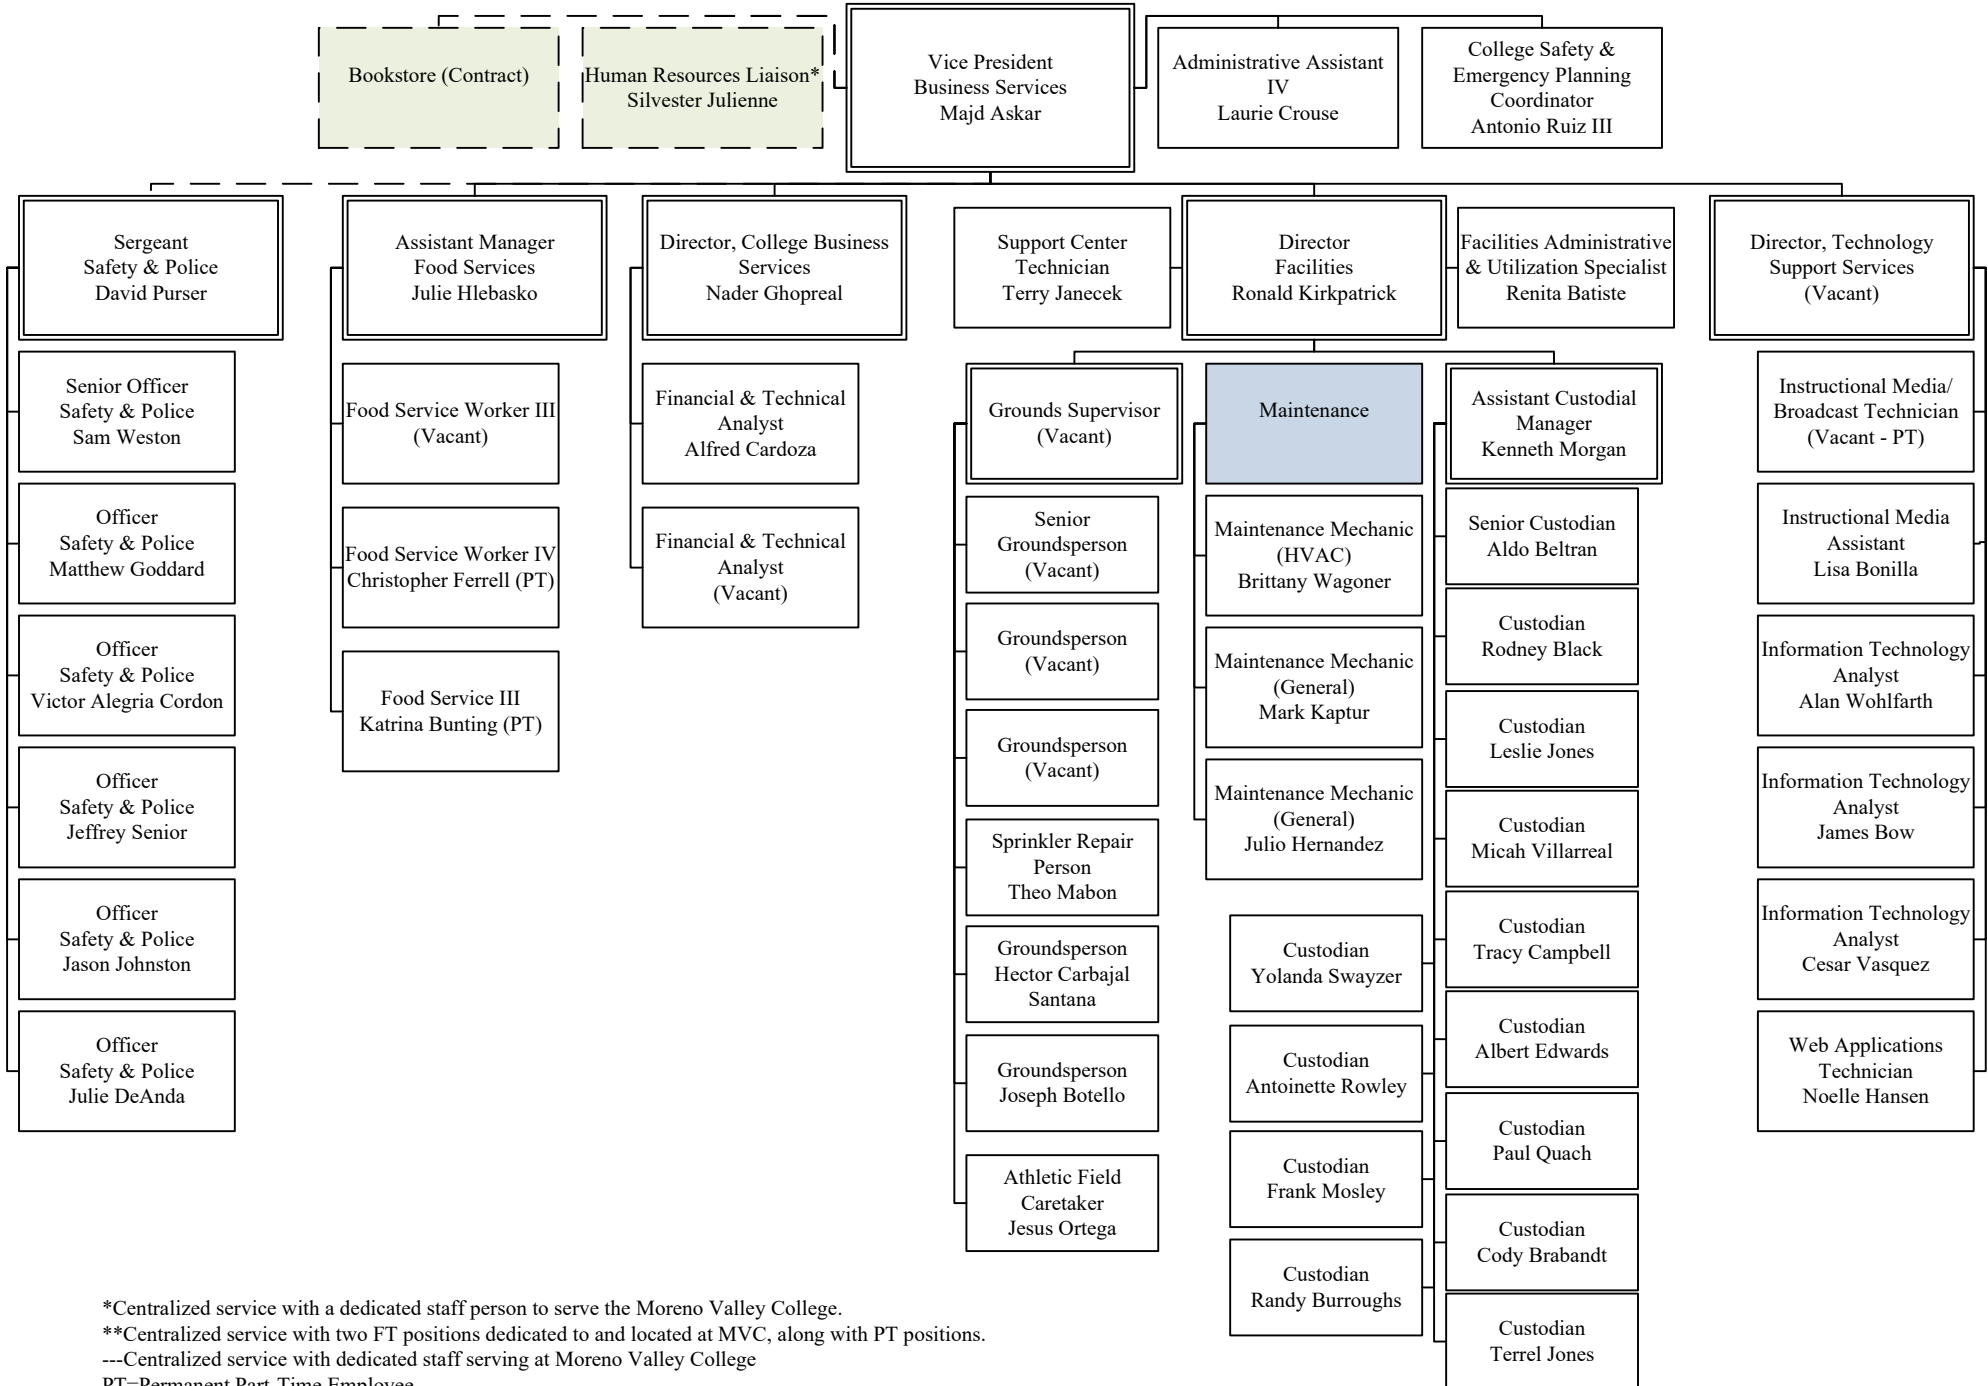

Riverside Community College District

Moreno Valley College – Business Services

*Centralized service with a dedicated staff person to serve the Moreno Valley College.

**Centralized service with two FT positions dedicated to and located at MVC, along with PT positions.

---Centralized service with dedicated staff serving at Moreno Valley College

PT=Permanent Part-Time Employee