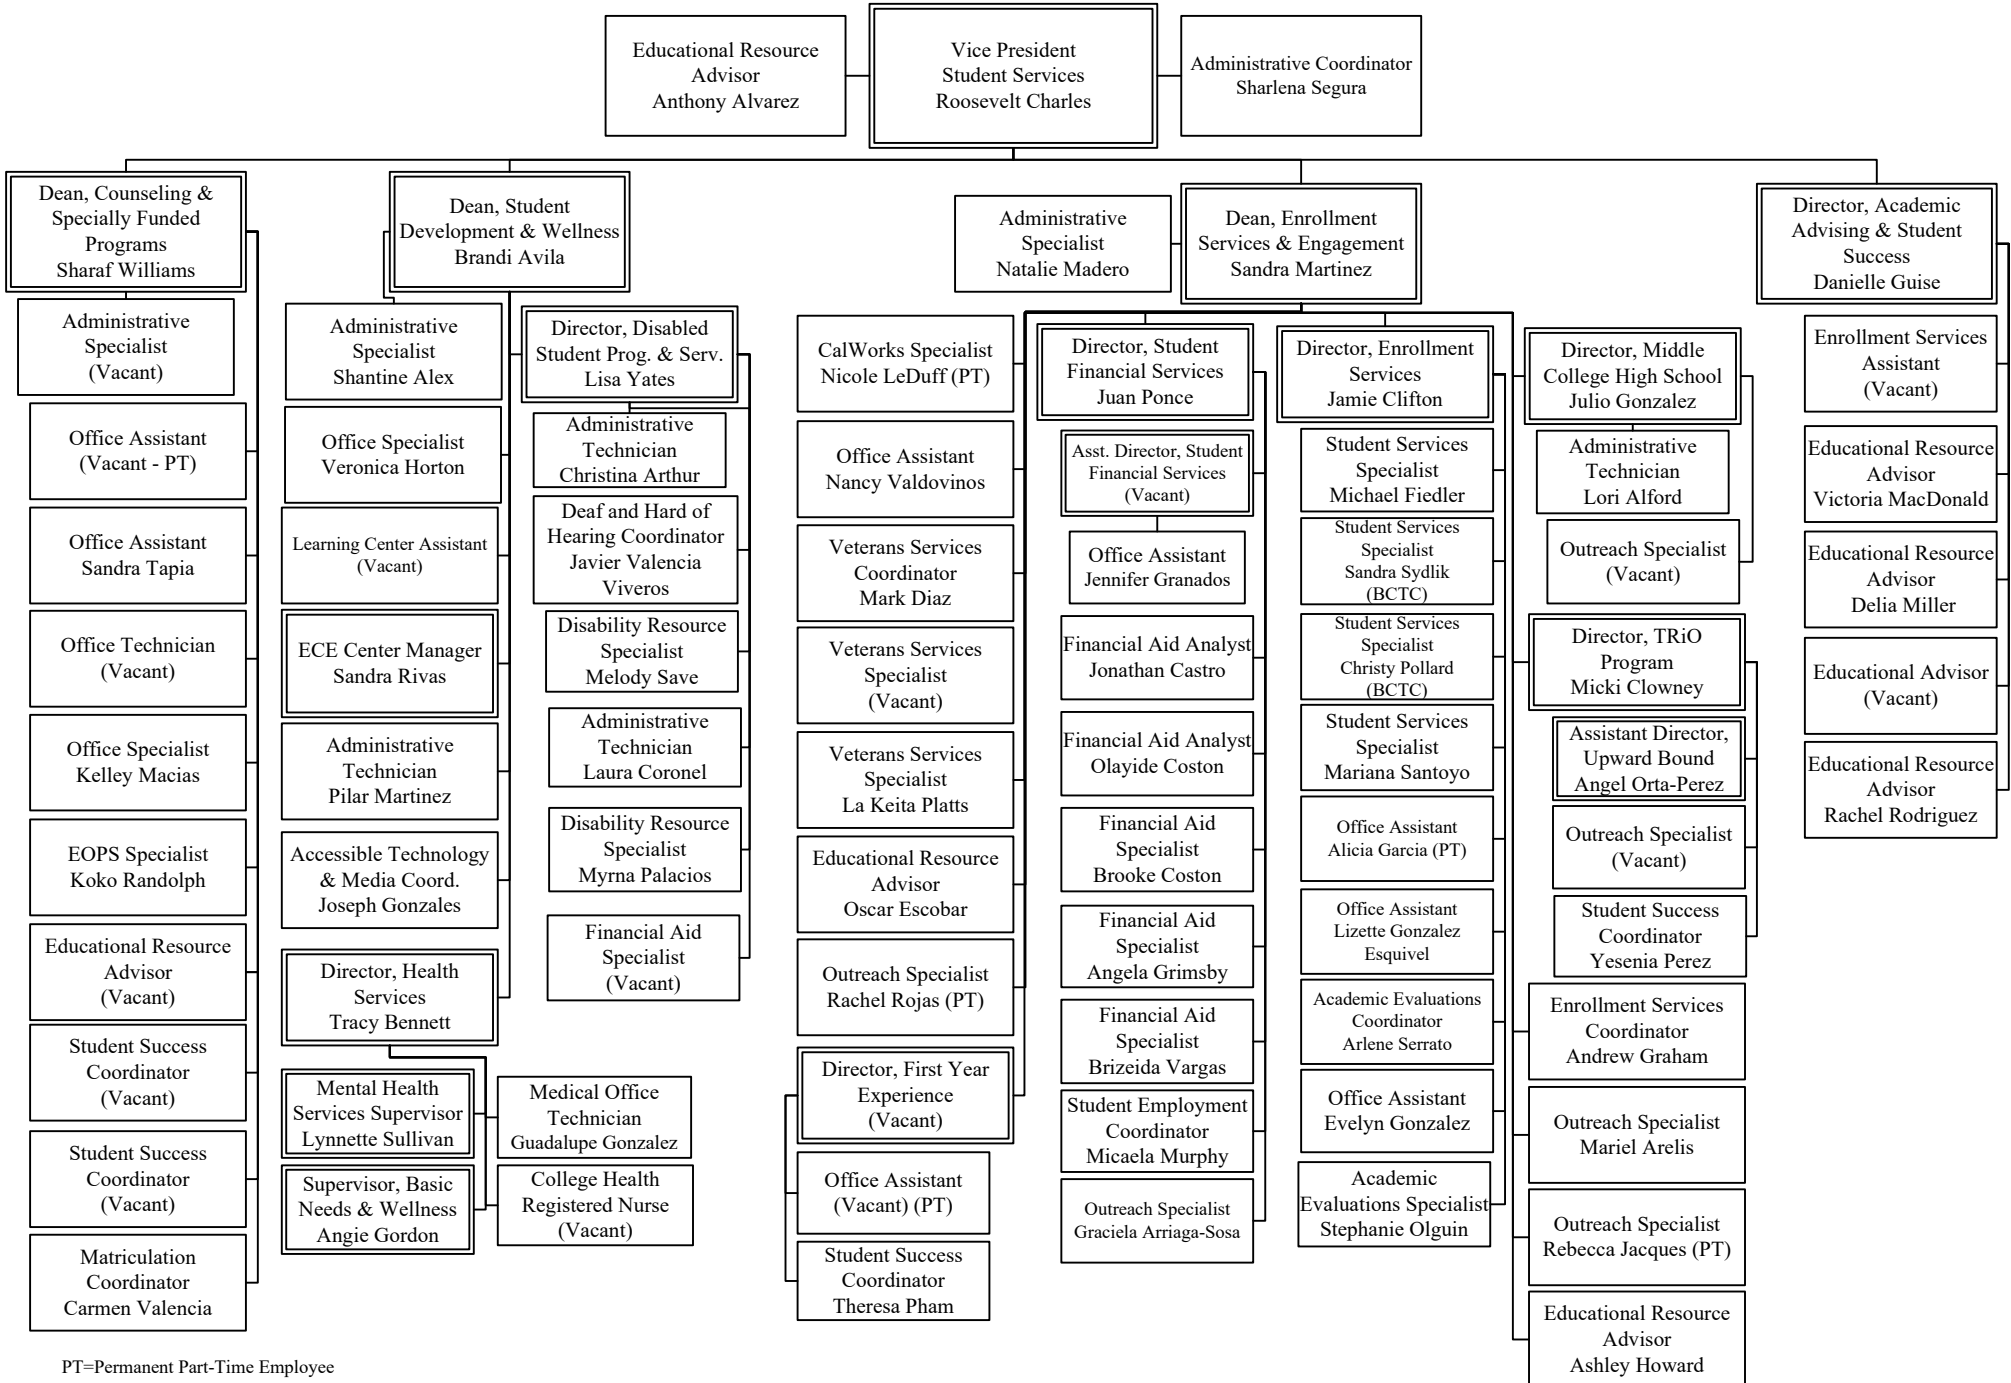

Riverside Community College District

Moreno Valley College – Student Services

PT=Permanent Part-Time Employee