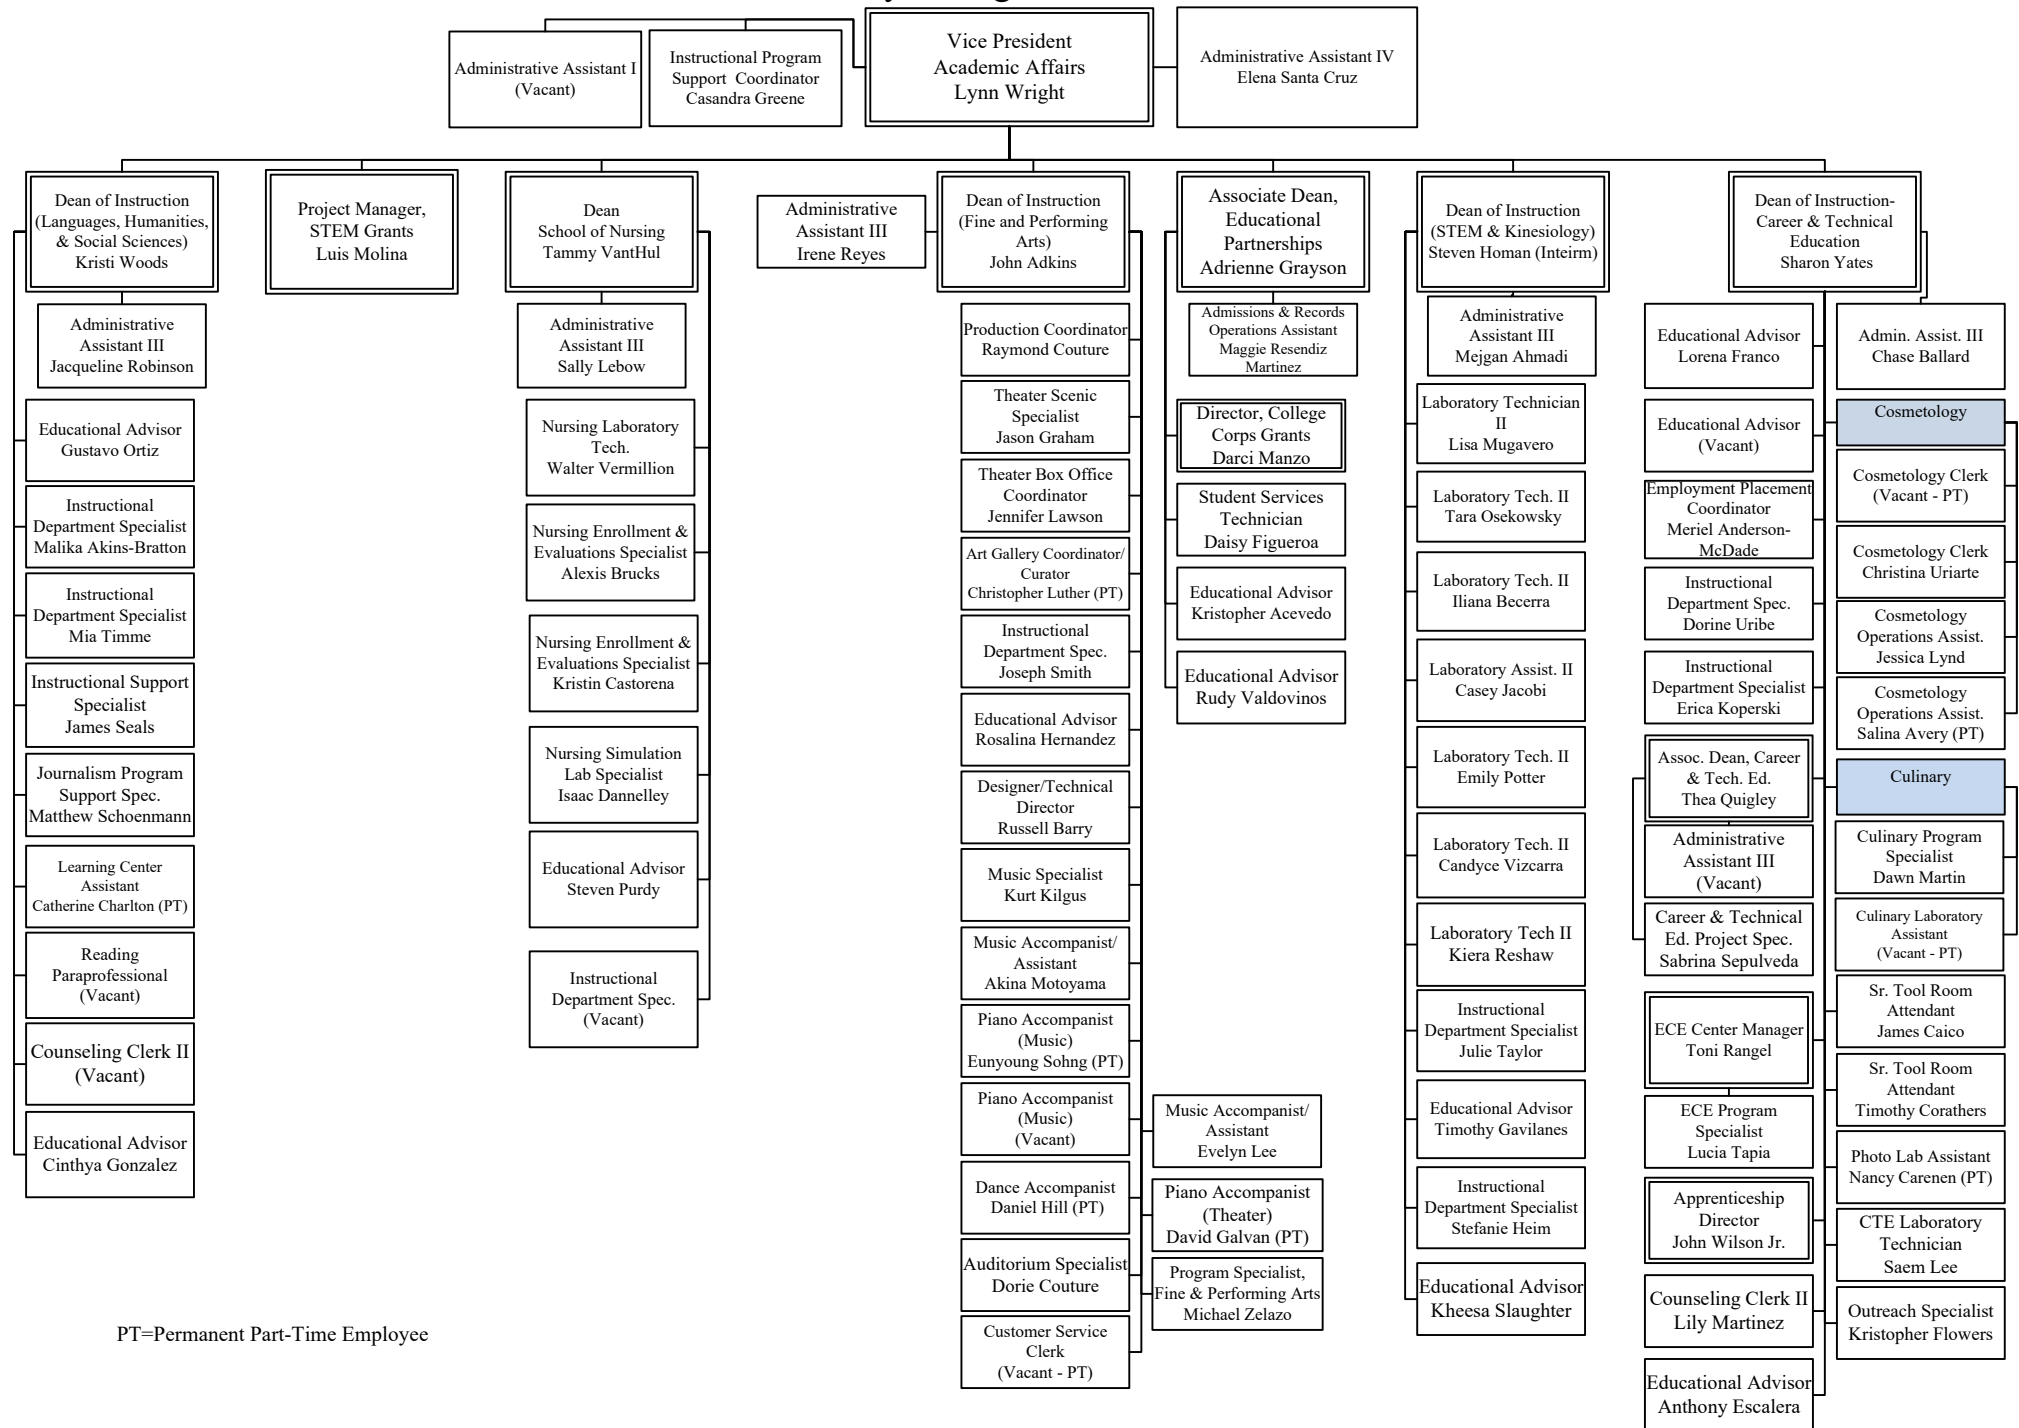

Riverside Community College District

Riverside City College – Academic Affairs

PT=Permanent Part-Time Employee