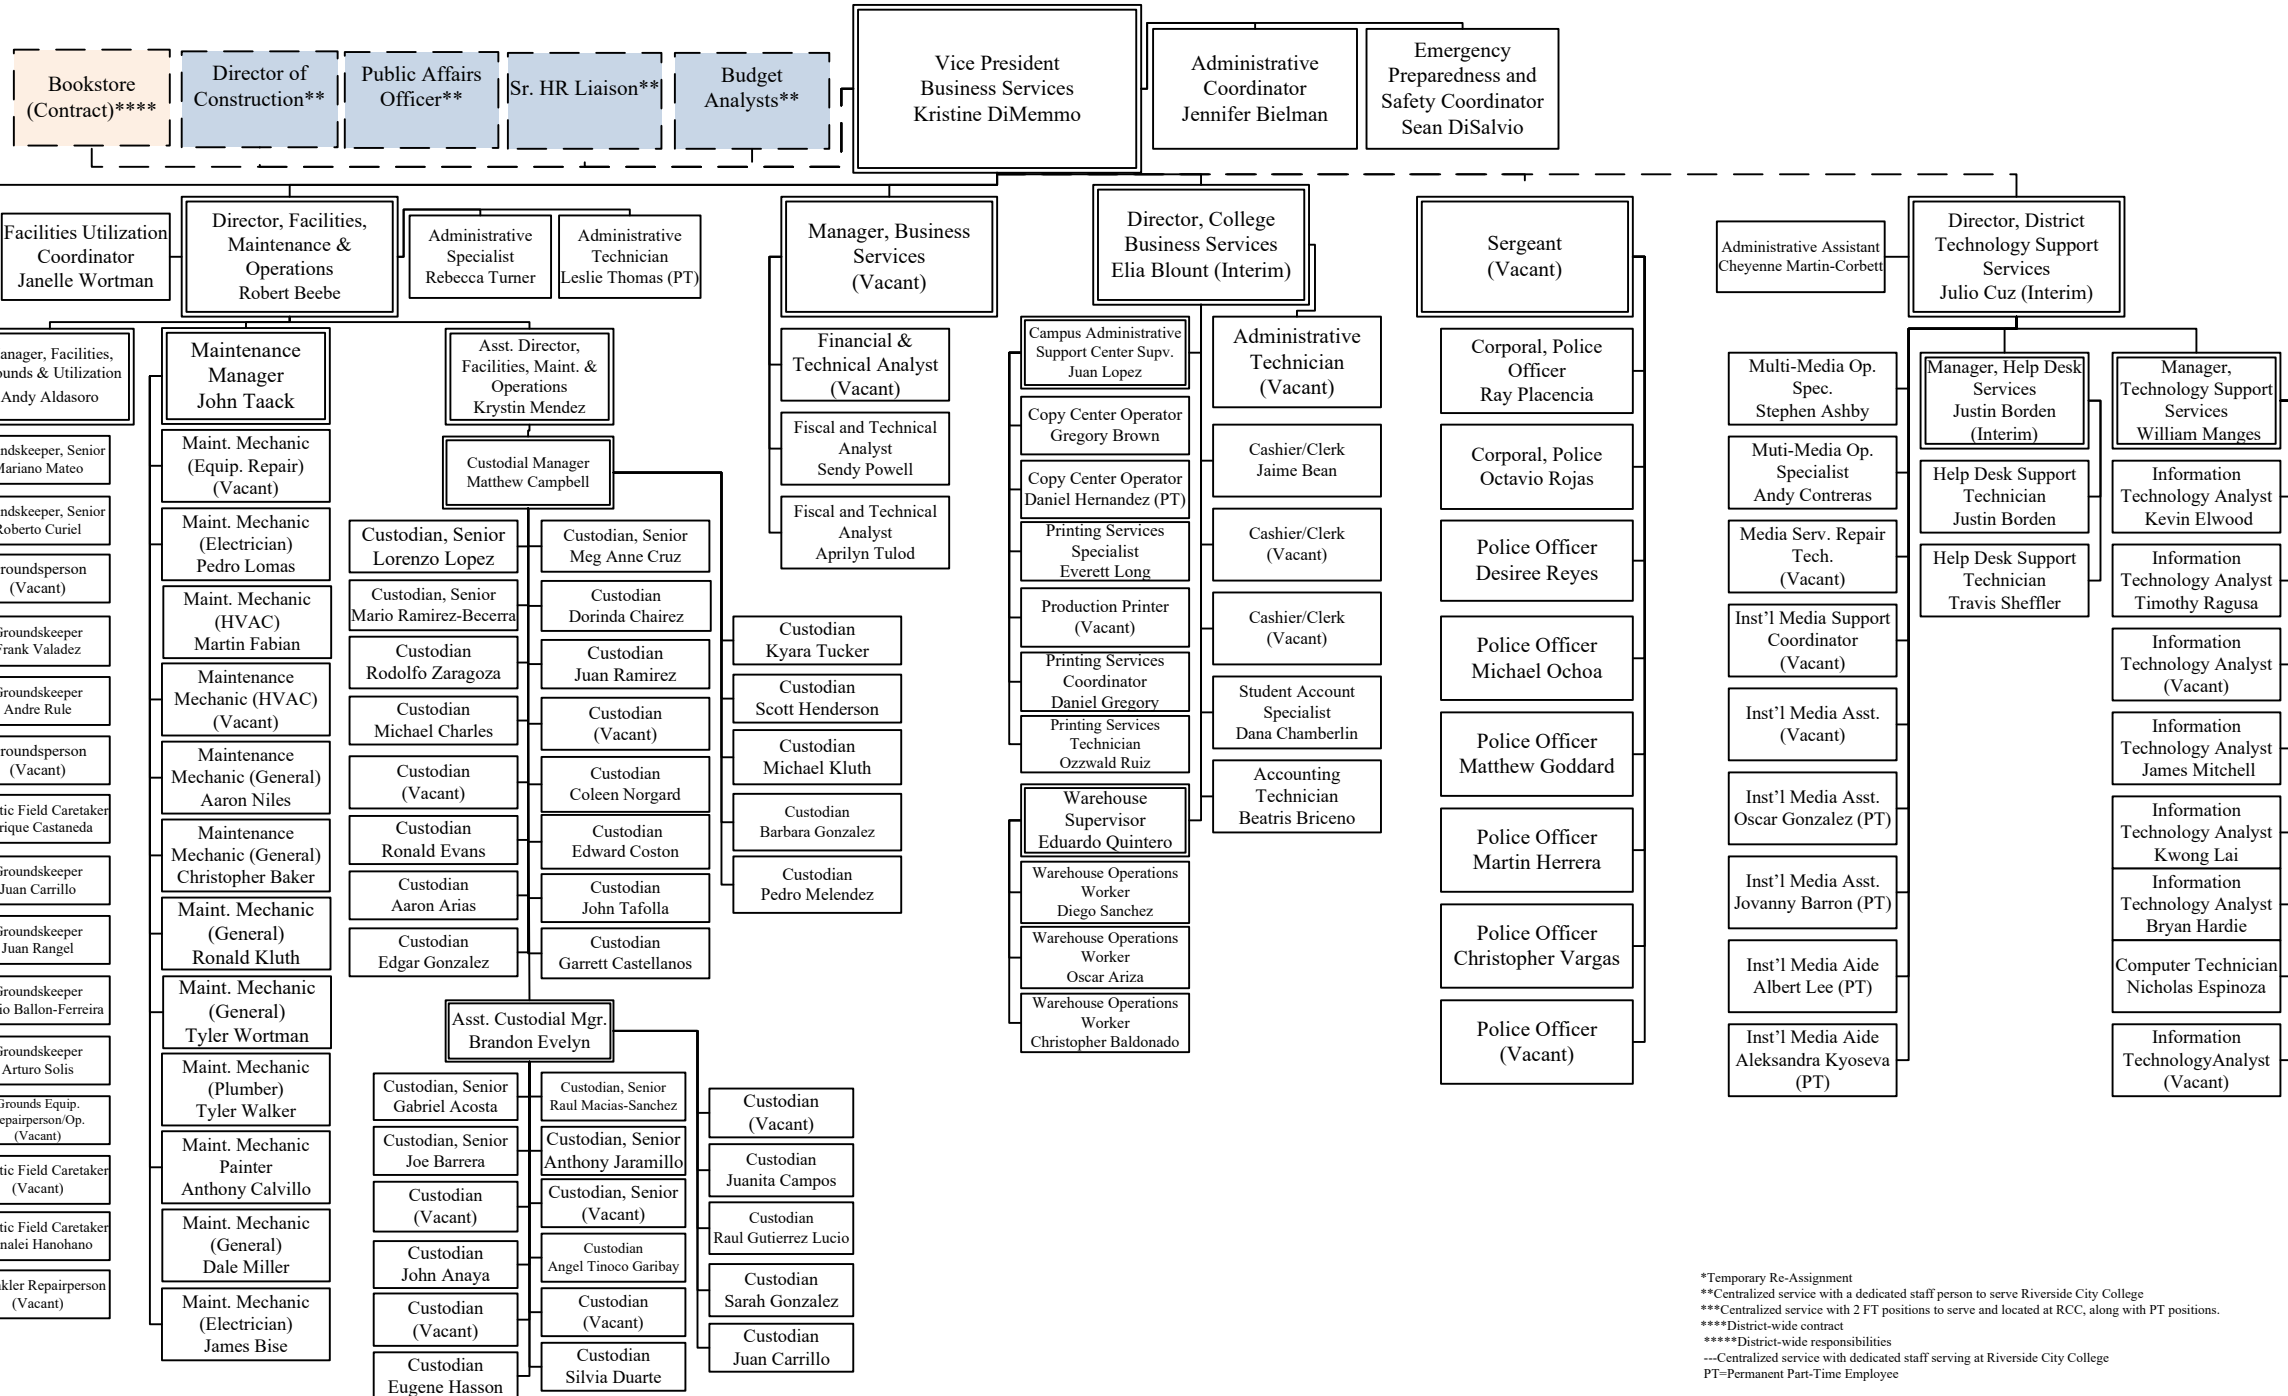

Riverside Community College District

Riverside City College – Business Services

*Temporary Re-Assignment
 **Centralized service with a dedicated staff person to serve Riverside City College
 ***Centralized service with 2 FT positions to serve and located at RCC, along with PT positions.
 ****District-wide contract
 *****District-wide responsibilities
 ---Centralized service with dedicated staff serving at Riverside City College
 PT=Permanent Part-Time Employee