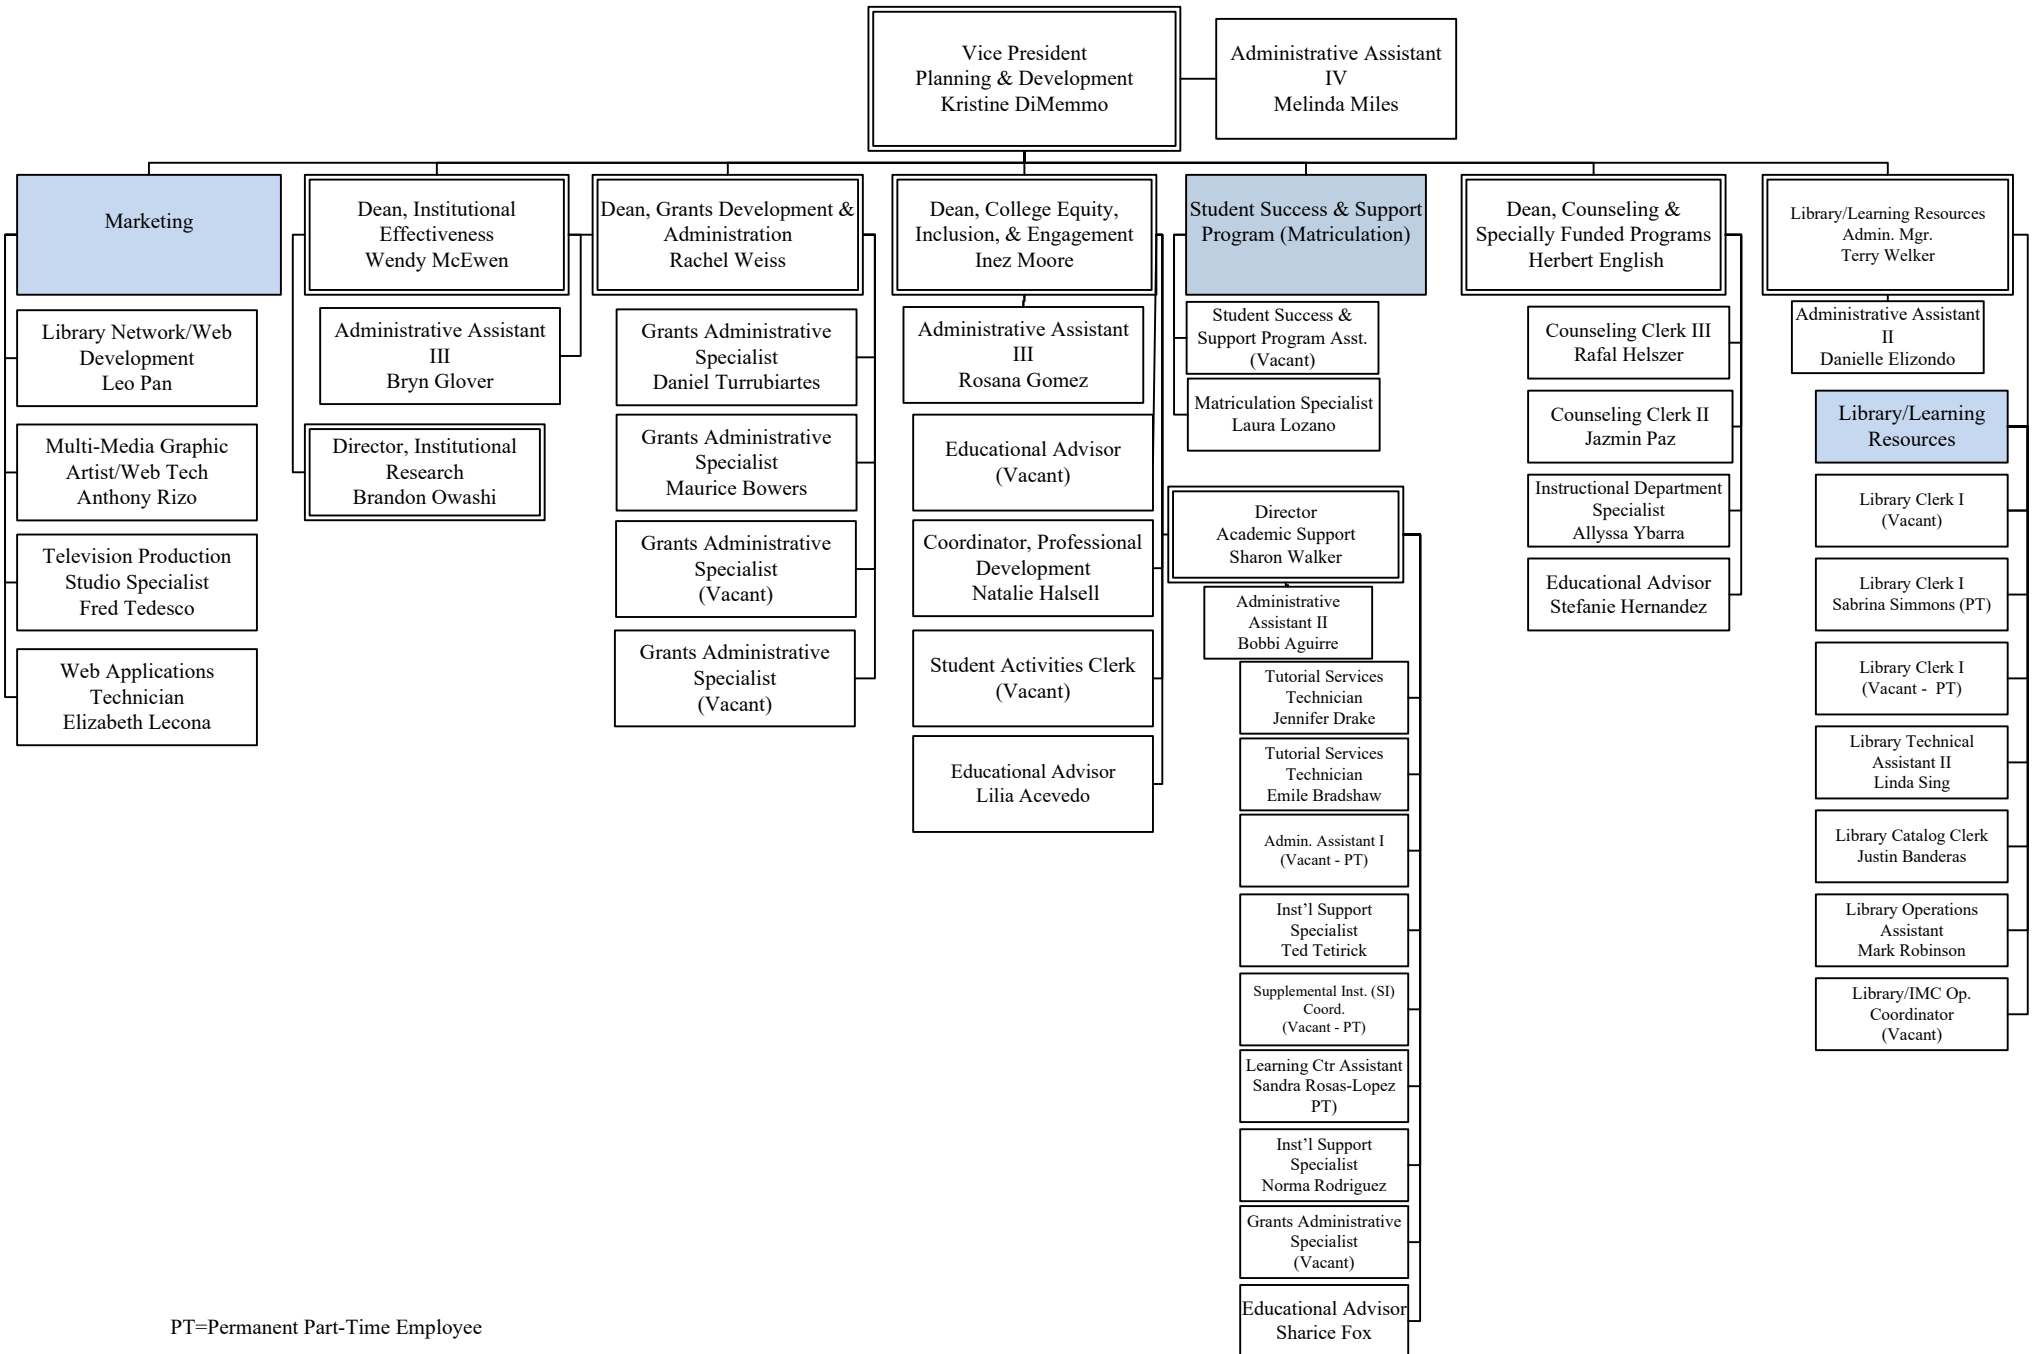

# Riverside Community College District

## Riverside City College – Planning and Development

PT=Permanent Part-Time Employee