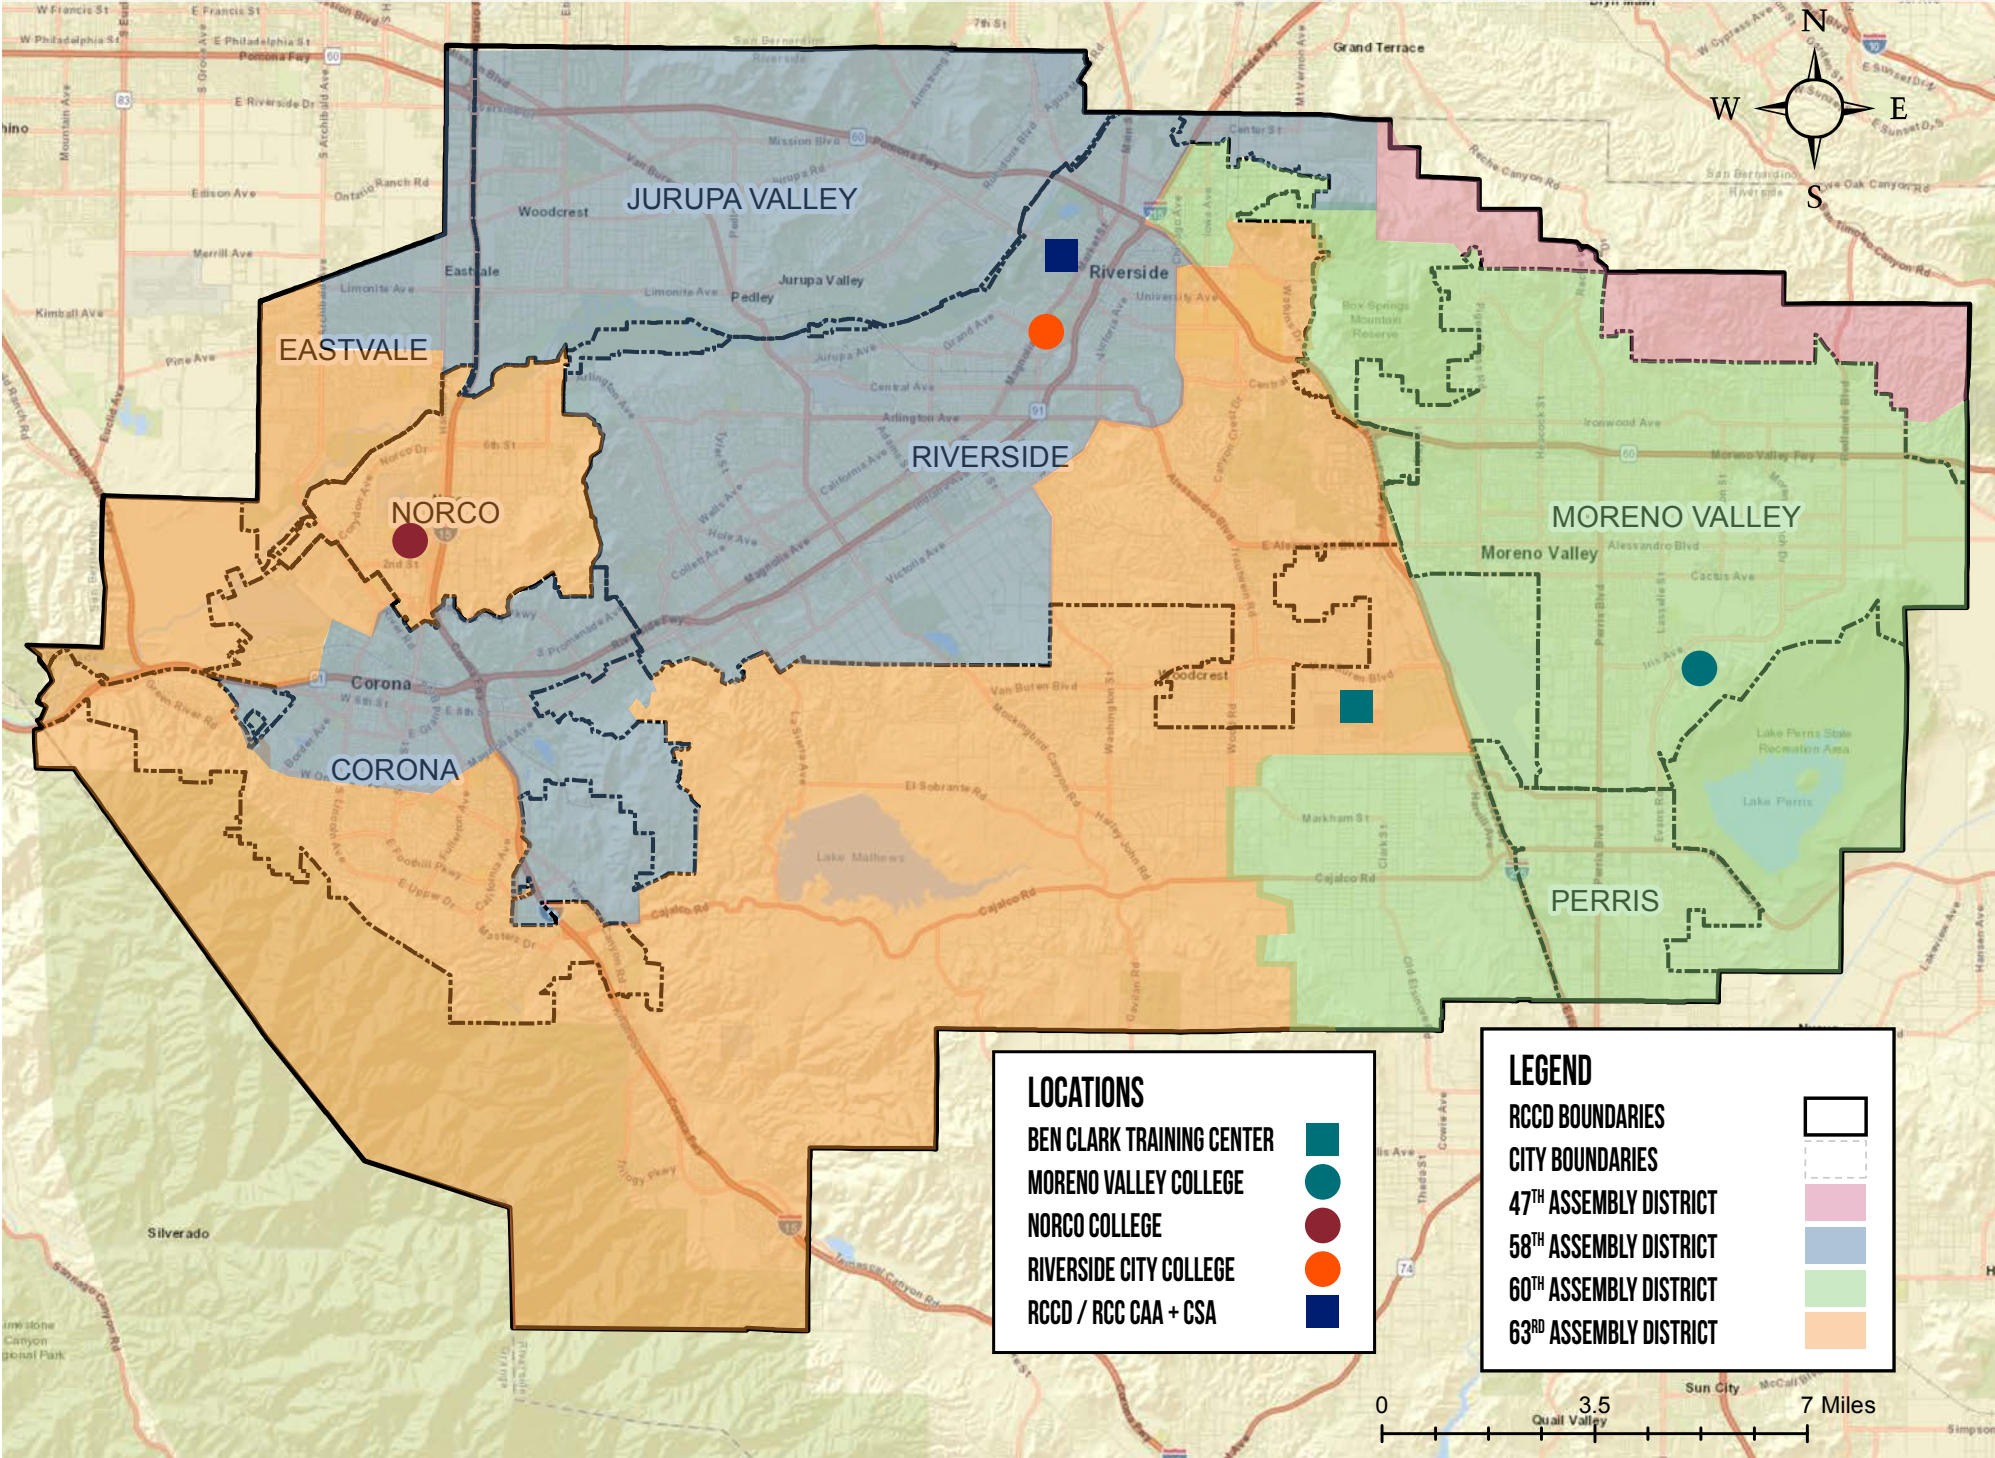

# STATE ASSEMBLY DISTRICTS

**LOCATIONS**

- BEN CLARK TRAINING CENTER
- MORENO VALLEY COLLEGE
- NORCO COLLEGE
- RIVERSIDE CITY COLLEGE
- RCCD / RCC CAA + CSA

**LEGEND**

- RCCD BOUNDARIES
- CITY BOUNDARIES
- 47<sup>TH</sup> ASSEMBLY DISTRICT
- 58<sup>TH</sup> ASSEMBLY DISTRICT
- 60<sup>TH</sup> ASSEMBLY DISTRICT
- 63<sup>RD</sup> ASSEMBLY DISTRICT