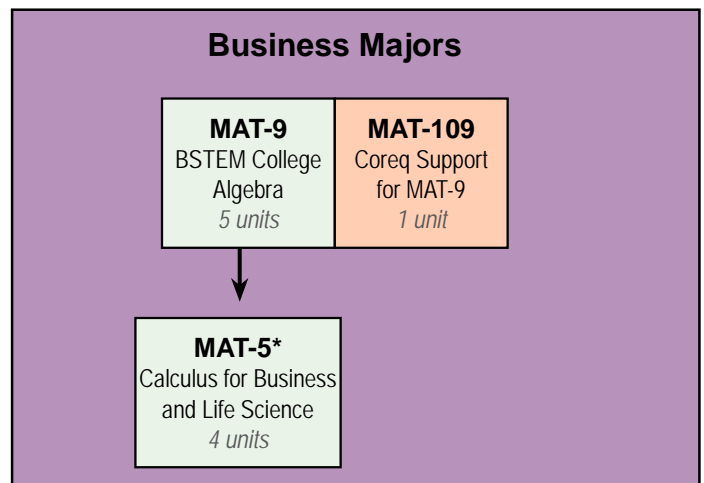

Moving Through Math at Moreno Valley College

Please visit the Counseling Department before enrolling
if you have questions as to appropriate Math course for your major.

951-571-6104 • Welcome Center

You can also make an appointment to see a counselor at: <https://mvc.edu/services/counseling>

For CSU/UC School/Major specific courses please visit www.assist.org

Non Degree Applicable, only need to enroll if placed

Transferable and/or Degree Applicable

* UC/CSU Transferable

** CSU Transferable Only

Updated August 2022