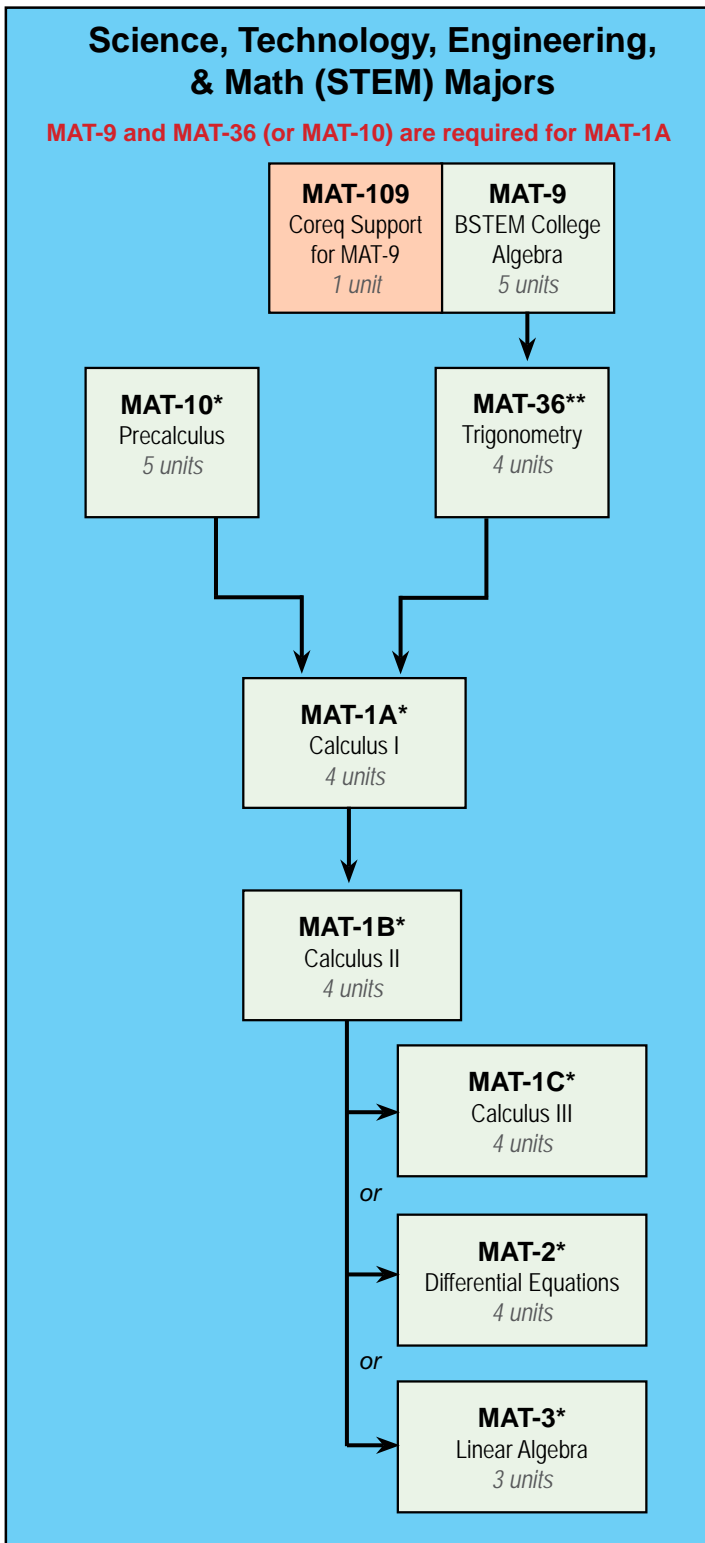

Moving Through Math at Moreno Valley College

Please visit the Counseling Department before enrolling
if you have questions as to appropriate Math course for your major.

951-571-6104 • Welcome Center

You can also make an appointment to see a counselor at: <https://mvc.edu/services/counseling>

For CSU/UC School/Major specific courses please visit www.assist.org

Non Degree Applicable, only need to enroll if placed

Transferable and/or Degree Applicable

* UC/CSU Transferable

** CSU Transferable Only

Updated August 2022