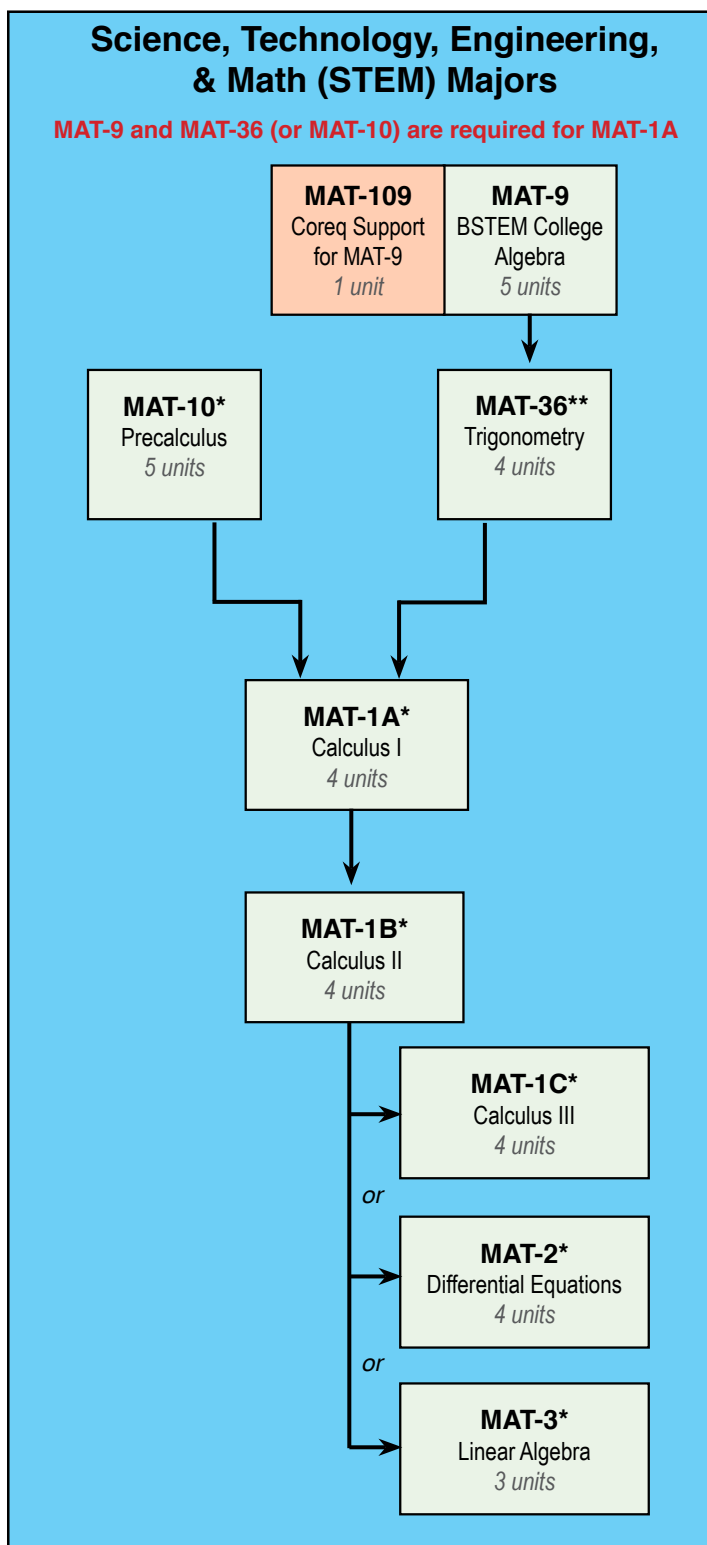

Moving Through Math at Norco College

Please visit the Counseling Department before enrolling if you have questions as to appropriate Math course for your major.

951-372-7101

You can also make an appointment to see a counselor at:

<https://www.norcocollege.edu/services/counseling/Pages/index.aspx>

For CSU/UC School/Major specific courses please visit www.assist.org

Non Degree Applicable, only need to enroll if placed

Transferable and/or Degree Applicable

* UC/CSU Transferable

** CSU Transferable Only

Updated August 2022