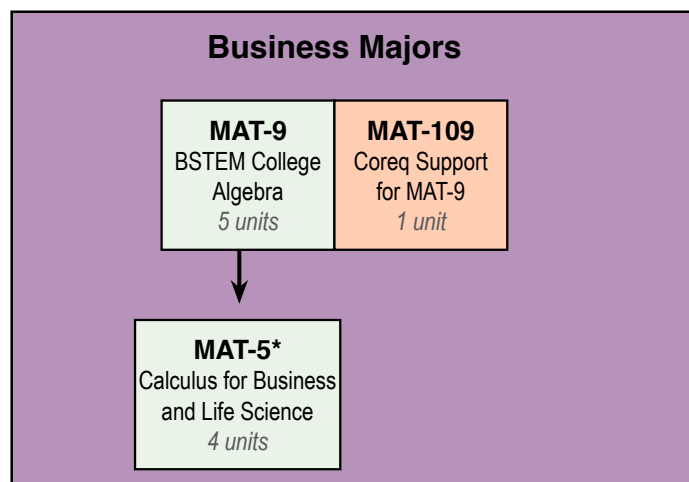

Moving Through Math at Norco College

Please visit the Counseling Department before enrolling if you have questions as to appropriate Math course for your major.

951-372-7101

You can also make an appointment to see a counselor at:

<https://www.norcocollege.edu/services/counseling/Pages/index.aspx>

For CSU/UC School/Major specific courses please visit www.assist.org

Non Degree Applicable, only need to enroll if placed

Transferable and/or Degree Applicable

* UC/CSU Transferable

** CSU Transferable Only

Updated August 2022